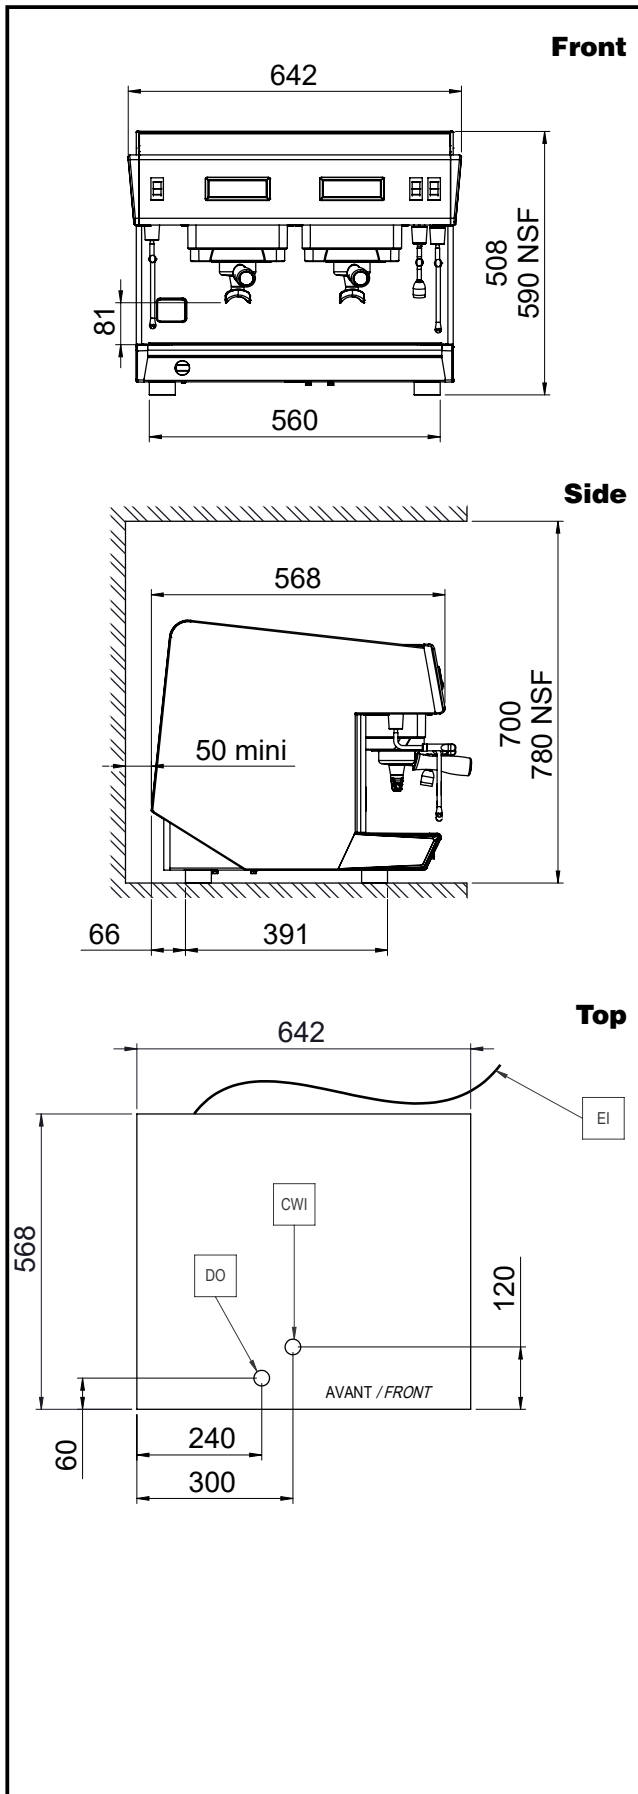

Electric

Supply voltage:

602630 (CLASSIC2)	230 V/1 ph/50 Hz
602631 (CLASSIC2)	400 V/3N ph/50 Hz

Electrical power max.:

602630 (CLASSIC2)	3 kW
602631 (CLASSIC2)	4.6 kW

Current consumption:

Plug type:

Water:

Cold water temperature (min/ max):

5 / 60 °C

Key Information:

External dimensions, Width:	642 mm
External dimensions, Depth:	568 mm
External dimensions, Height:	508 mm
Net weight:	55 kg
Shipping volume:	0.69 m³